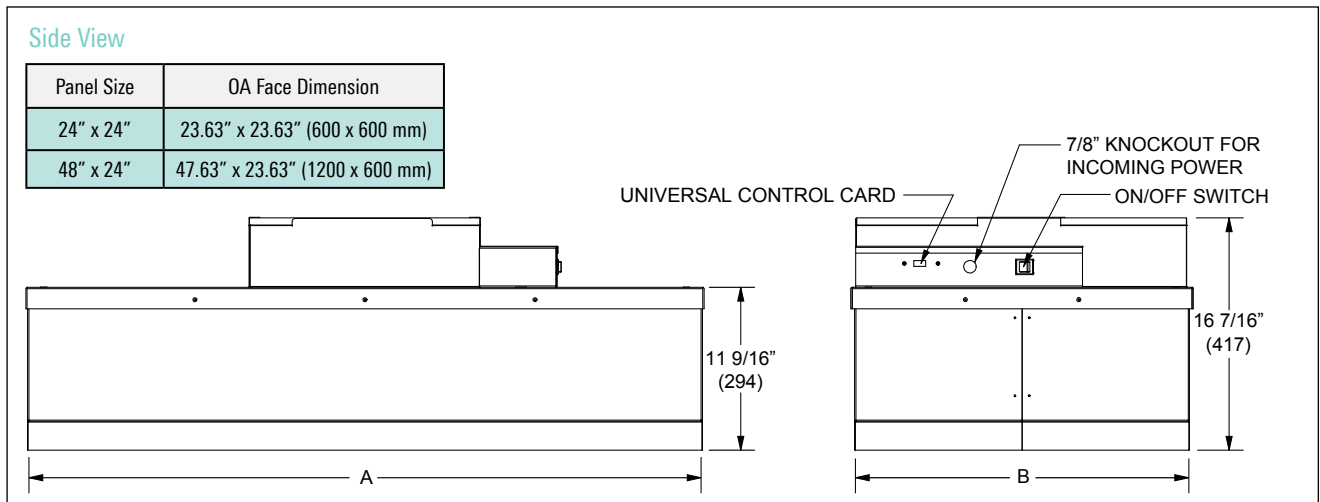

FFDER / FFDBR / FFDERA / FFDBRA

All dimensions are in inches