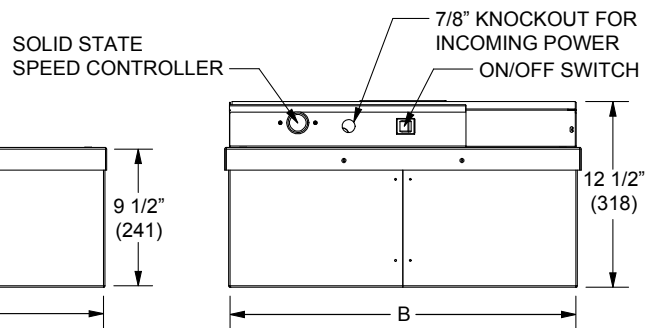

FFD / FFDR / FFDR

TABLE 1

	A	B	C	D	E	F
	In (mm)	In (mm)	In (mm)	In (mm)	In (mm)	In (mm)
24" x 24"	23 ⁵ / ₈	23 ⁵ / ₈	23 ¹¹ / ₃₂	23 ¹¹ / ₃₂	23 ³ / ₈	23 ³ / ₈
	(600)	(600)	(606)	(606)	(543)	(543)
48" x 24"	47 ⁵ / ₈	23 ⁵ / ₈	47 ¹¹ / ₃₂	23 ¹¹ / ₃₂	45 ³ / ₈	21 ³ / ₈
	(1200)	(600)	(1215)	(606)	(1152)	(543)

FFD

Side View

Panel Size	OA Face Dimension
24" x 24"	23.63" x 23.63" (600 x 600 mm)
48" x 24"	47.63" x 23.63" (1200 x 600 mm)

FFDR / FFDR

Side View

Panel Size	OA Face Dimension
24" x 24"	23.63" x 23.63" (600 x 600 mm)
48" x 24"	47.63" x 23.63" (1200 x 600 mm)